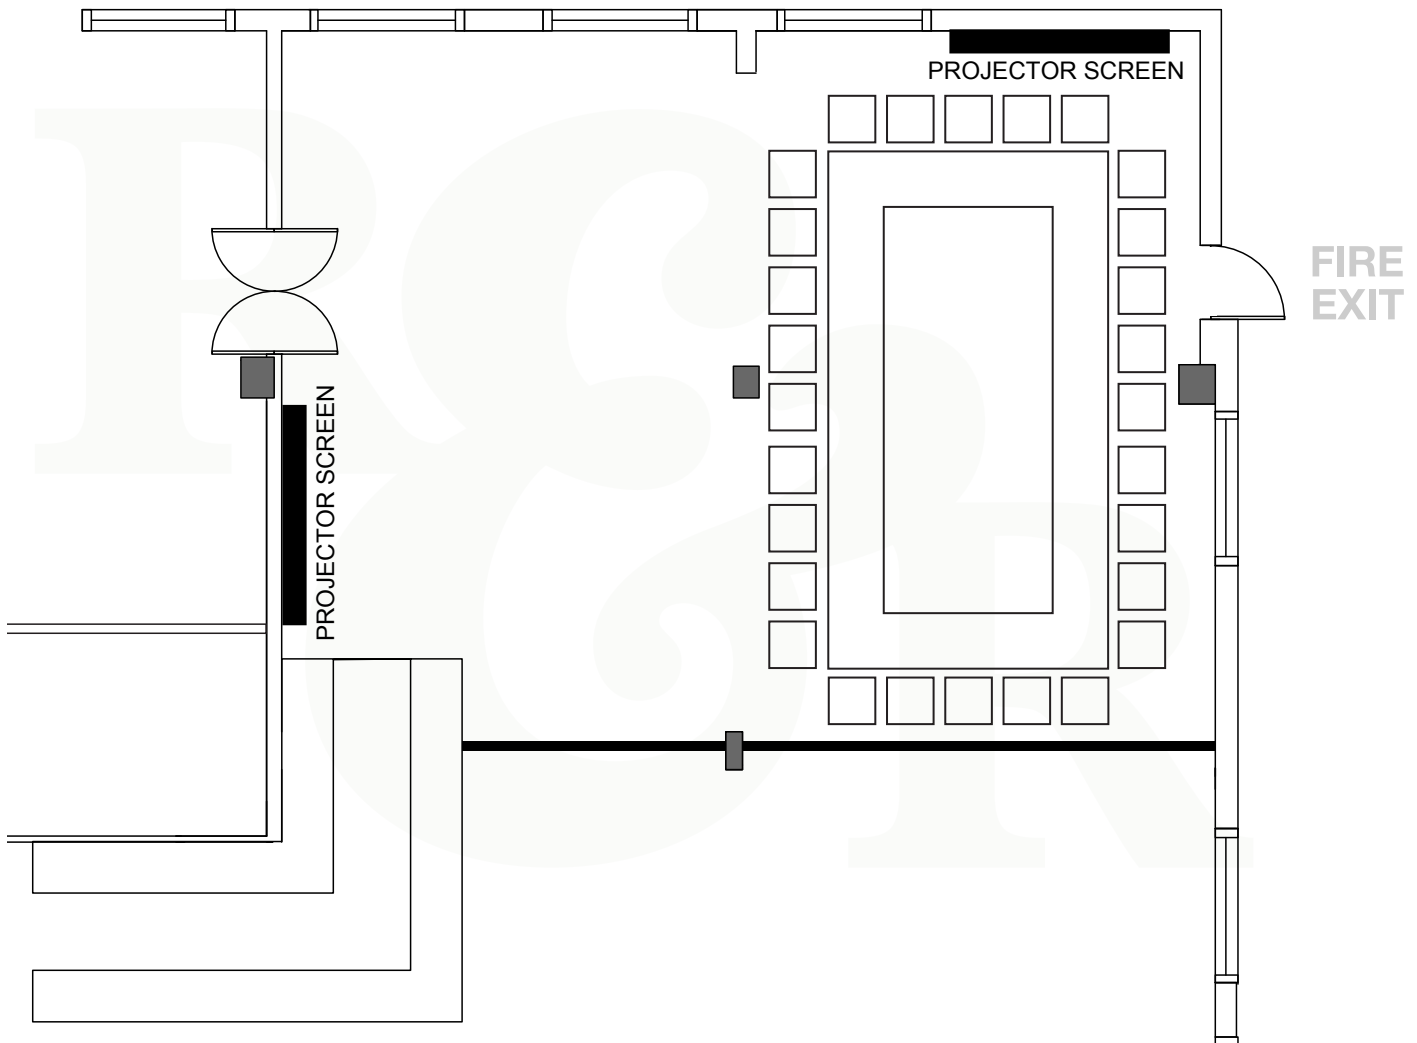

The Braid Suite : Board Room

The Braid Suite can be arranged to any specification, whether that's boardroom-style, conference or theatre layout.

REDHILL & REIGATE
GOLF • BAR • VENUE

Clarence Lodge, Pendleton Road,
Redhill, Surrey, RH1 6LB
01737 240 777
mail@redhillandreigate.com

redhillandreigate.com