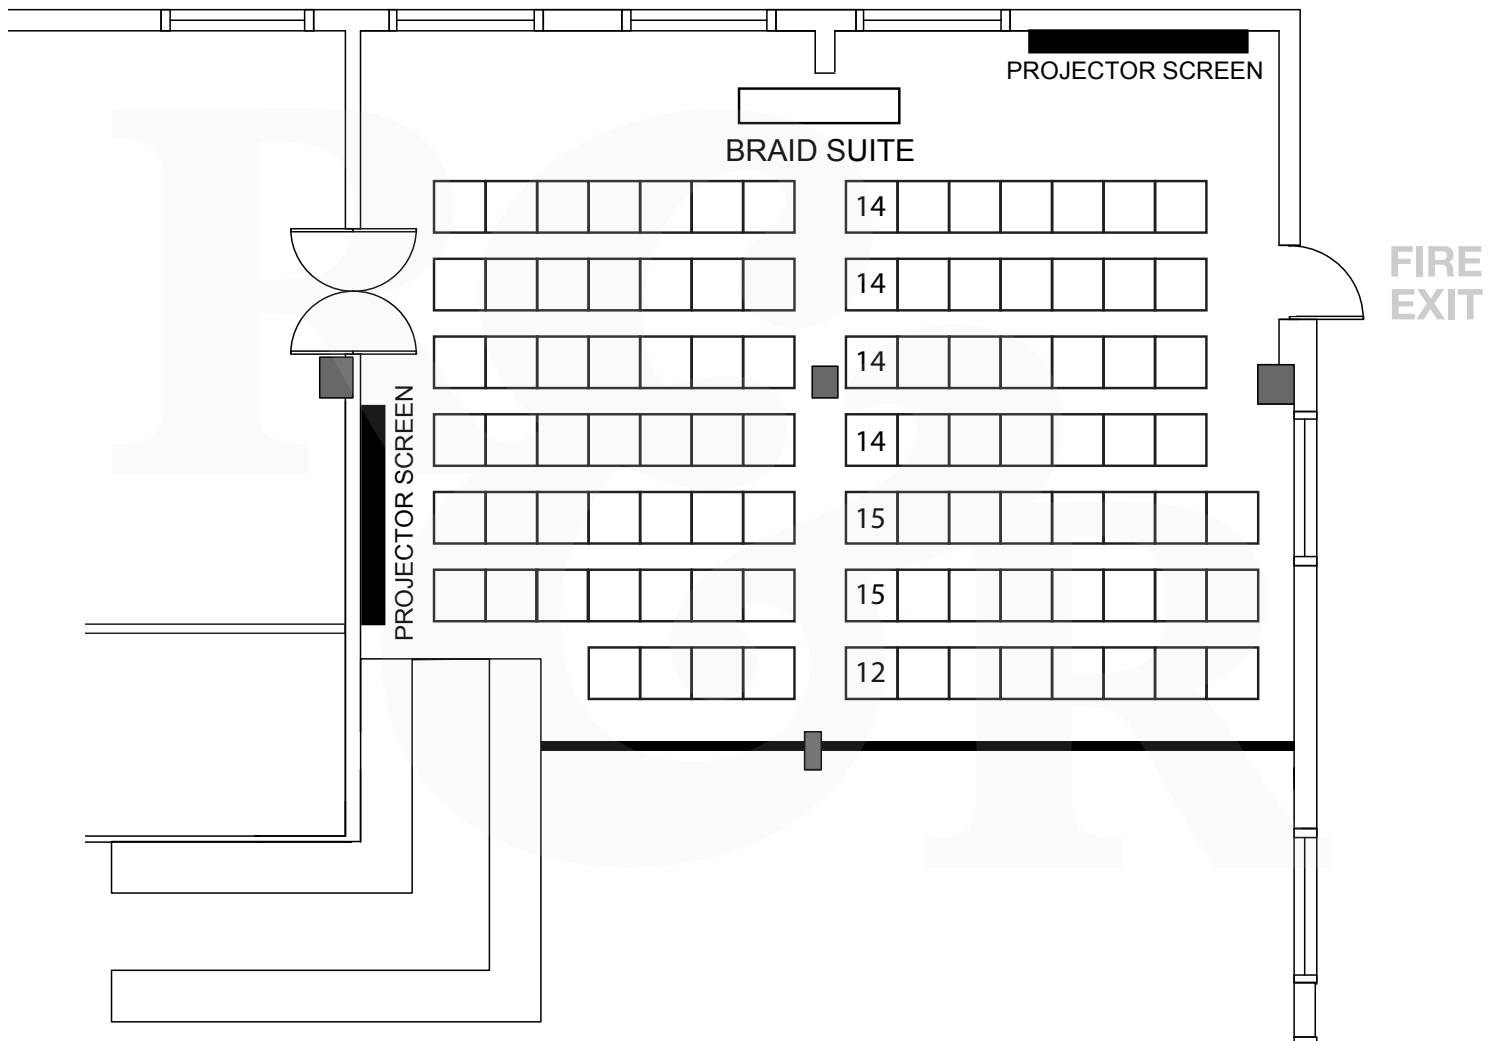

# Conference Style

Maximum Capacity

*The Braid Suite can be arranged to any specification, whether that's boardroom-style, conference or theatre layout.*

Clarence Lodge, Pendleton Road,  
Redhill, Surrey, RH1 6LB  
01737 240 777  
mail@redhillandreigate.com

# The Braid Suite : Conference Layout

Maximum Seated Capacity

*The Braid Suite can be arranged to any specification, whether that's boardroom-style, conference or theatre layout.*

Clarence Lodge, Pendleton Road,  
Redhill, Surrey, RH1 6LB  
01737 240 777  
mail@redhillandreigate.com

# The Braid Suite : Conference

*The Braid Suite can be arranged to any specification, whether that's boardroom-style, conference or theatre layout.*