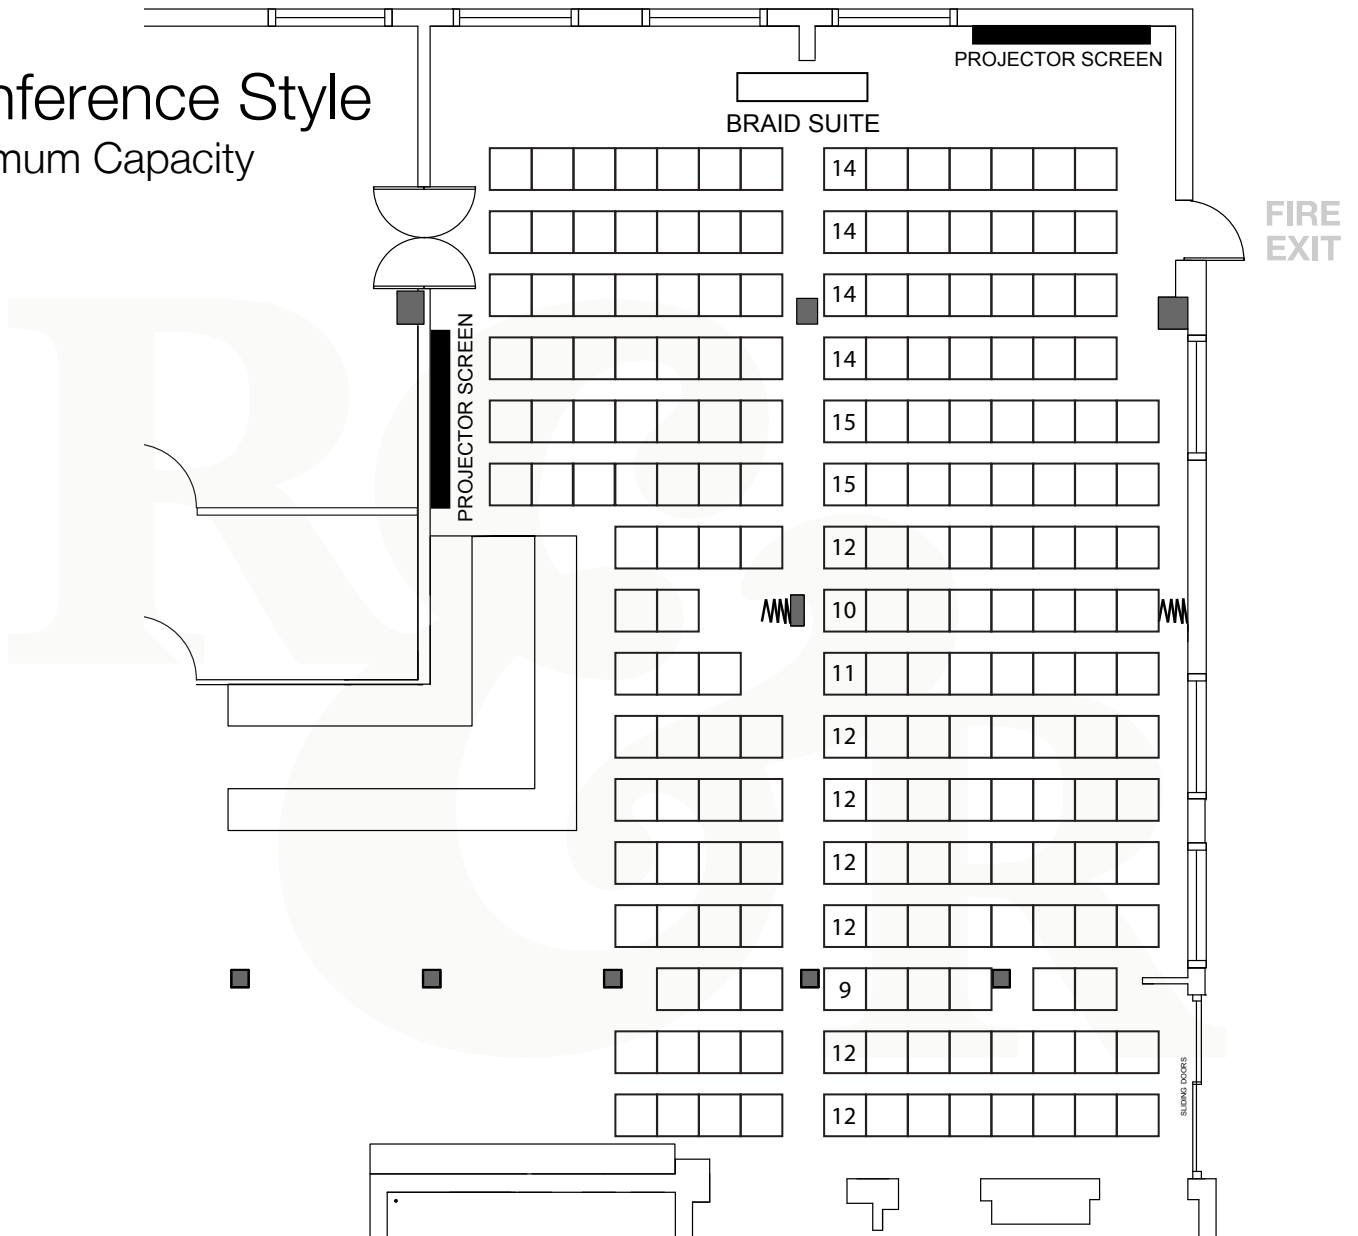

# Conference Style

Maximum Capacity

*The Braid Suite can be arranged to any specification, whether that's boardroom-style, conference or theatre layout.*

Clarence Lodge, Pendleton Road,  
Redhill, Surrey, RH1 6LB  
01737 240 777  
mail@redhillandreigate.com

# The Braid Suite : Conference Layout

Maximum Seated Capacity

*The Braid Suite can be arranged to any specification, whether that's boardroom-style, conference or theatre layout.*

Clarence Lodge, Pendleton Road,  
Redhill, Surrey, RH1 6LB  
01737 240 777  
mail@redhillandreigate.com

# The Braid Suite : Conference

*The Braid Suite can be arranged to any specification, whether that's boardroom-style, conference or theatre layout.*