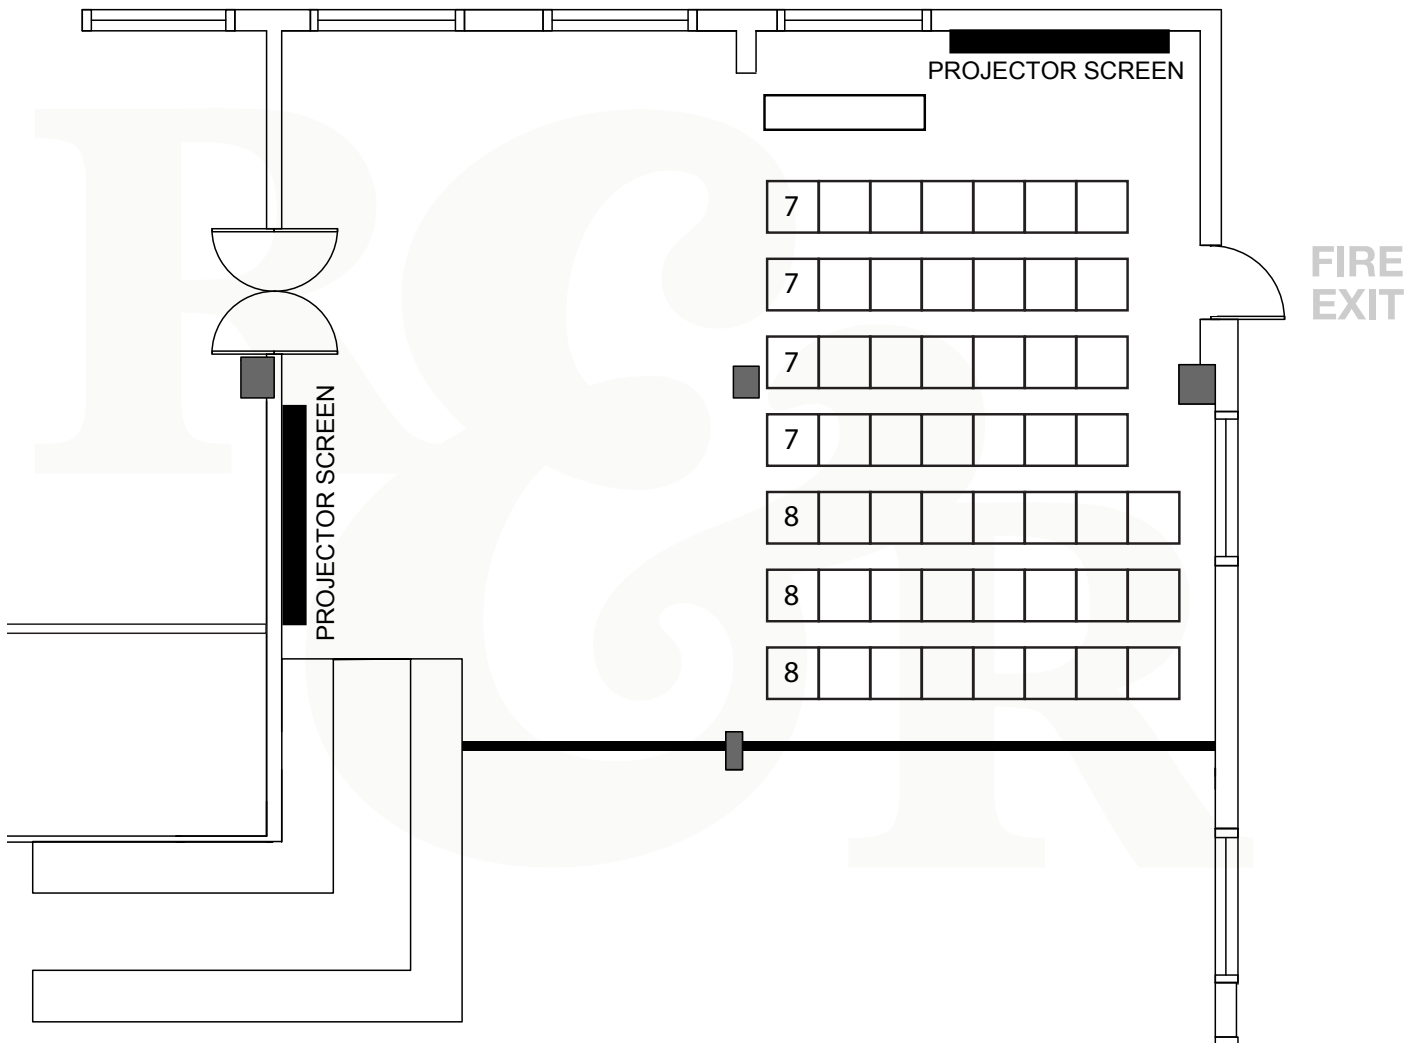

# The Braid Suite : Conference Layout

Maximum Seated Capacity

*The Braid Suite can be arranged to any specification, whether that's boardroom-style, conference or theatre layout.*

Clarence Lodge, Pendleton Road,  
Redhill, Surrey, RH1 6LB  
01737 240 777  
mail@redhillandreigate.com

# The Braid Suite : Conference

*The Braid Suite can be arranged to any specification, whether that's boardroom-style, conference or theatre layout.*

# The Braid Suite : Board Room

*The Braid Suite can be arranged to any specification, whether that's boardroom-style, conference or theatre layout.*

**REDHILL & REIGATE**  
GOLF • BAR • VENUE

Clarence Lodge, Pendleton Road,  
Redhill, Surrey, RH1 6LB  
01737 240 777  
mail@redhillandreigate.com